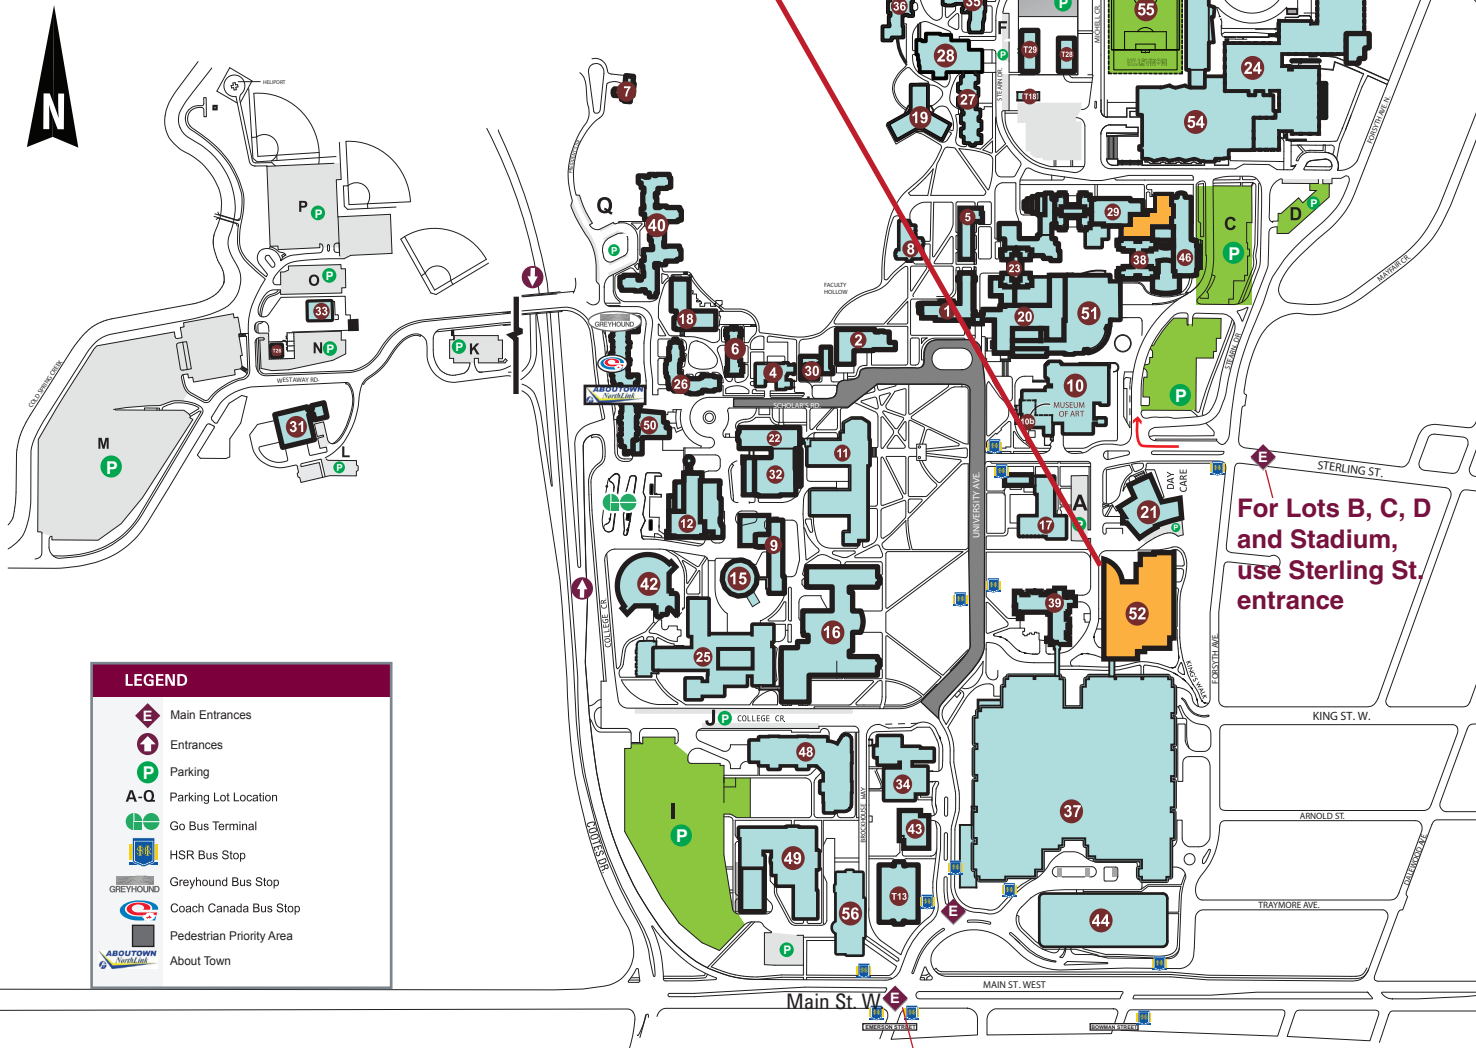

The conference will be held in the **Michael G. Degroote Centre for Learning and Discovery**

For Lots B, C, D and Stadium, use Sterling St. entrance

For Lot I use Main St. entrance

LEGEND	
	Main Entrances
	Entrances
	Parking
A-Q	Parking Lot Location
	Go Bus Terminal
	HSR Bus Stop
	Greyhound Bus Stop
	Coach Canada Bus Stop
	Pedestrian Priority Area
	About Town

imcl 2018 Hamilton, ON Canada

October 11 & 12, 2018

Paid parking available in Lots B, C, D and Underground Stadium - Enter campus from **Sterling Street**

Paid parking available in Lot I - Enter campus from **Main Street**

Rates: \$20 per day